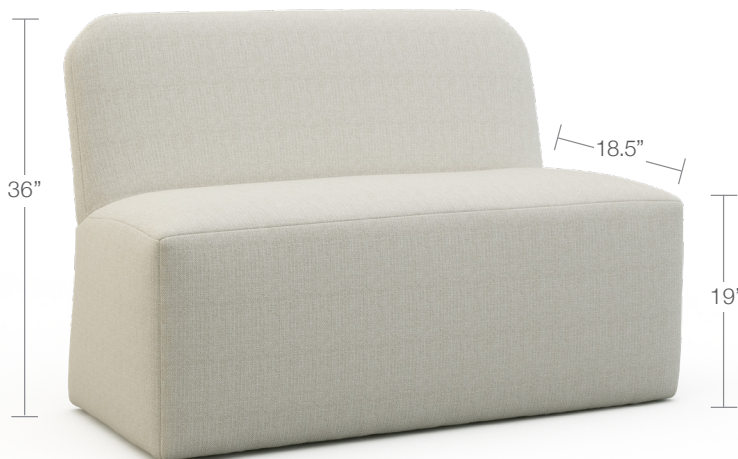

It's easy to order your own upholstered dining chairs.

Just follow this illustration and fill in each circle with your selection.

When selecting a leather dining chair or banquette, begin the style number with the prefix L.

### 1. Choose Your Product

Seat Height 19" Overall Height 36"  
Seat Depth 18.5" Overall Depth 22"

1 0 D 1 Dining Side Chair - 21w

1 0 D 2 Dining Arm Chair - 25w

1 0 B Q Dining Banquette - 50w

2. Choose Your Back Silhouette 1 0 ○ ○ ○ - ● ○ ○ ○

(A) Square Straight

(B) Beveled Straight

(C) Camel Curve

(D) Flared Curve

3. Choose Your Back, Closed or Open 1 0 ○ ○ ○ - ○ ● ○ ○

(F) Fully Upholstered

(K) Keyhole Opening

4. Choose Your Leg Style 1 0 ○ ○ ○ - ○ ○ ○ ●