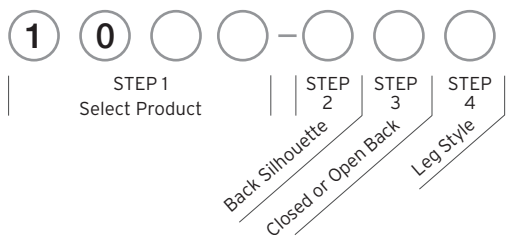

It's easy to order your own upholstered dining chairs.

Just follow this illustration and fill in each circle with your selection.

When selecting a leather dining chair or banquette, begin the style number with the prefix L.

### 1. Choose Your Product

Seat Height 19" Overall Height 36"  
Seat Depth 18.5" Overall Depth 22"

1 0 D 1 Dining Side Chair - 21w

1 0 D 2 Dining Arm Chair - 25w

1 0 B Q Dining Banquette - 50w

2. Choose Your Back Silhouette 1 0 ○ ○ ○ - ● ○ ○ ○

(A) Square Straight

(B) Beveled Straight

(C) Camel Curve

(D) Flared Curve

3. Choose Your Back, Closed or Open 1 0 ○ ○ ○ - ○ ● ○ ○

(F) Fully Upholstered

(K) Keyhole Opening

4. Choose Your Leg Style 1 0 ○ ○ ○ - ○ ○ ○ ●